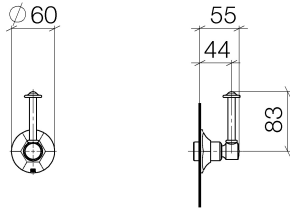

MADISON Wall valve clockwise closing 1/2" - Durabronss (23kt Gold)

MADISON

36 607 371

MADISON Wall valve clockwise closing 1/2" - Durabronze (23kt Gold)

MADISON

36 607 371

36 607 371

Certificates